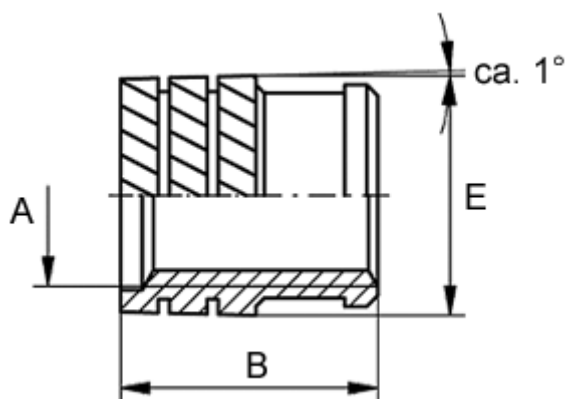

Data Sheet

Article number: 12850000035800
Description: KLEE-coil 850 000 035.800
M3,5 Brass

Measures

Female thread A	= M3,5
Length B	= 6.3
Min distance to edge	= 2.5
Outer diameter E	= 5.00
Recommended bore diameter	= 4.6
Type	= 850 000 035.800